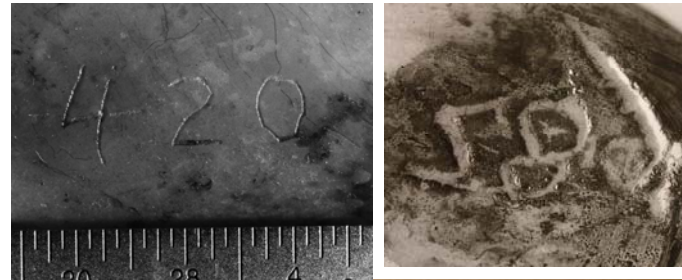

Westby Wisconsin Unidentified

Buttons from coat

Numbers in dentures

Inside of coat

Date Found: May 5, 1984
Age: Middle Age (50-63)
Sex: Female
Race: White
Hair Color: Brown/Graying
Eye Color: Blue
Height: 5'5"
Weight: 150 lbs
Location Found:
WESTBY, WI

The victim was located on May 4, 1984 dumped along Old Line Road, approximately 6 miles from Westby. The perpetrator made no attempt to hide the body. Both hands were severed at the wrist and have not been located. A yellow two door compact vehicle was seen in the vicinity. Victim was wearing upper dentures with numbers 420 or 4-20 inscribed and 289 in raised lettering.