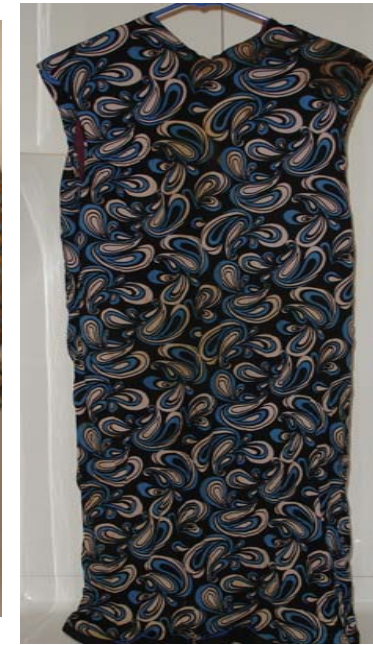

Westby Wisconsin Unidentified

Buttons from coat

Numbers in dentures

Inside of coat

Date Found: May 5, 1984
Age: Middle Age (50-63)
Sex: Female
Race: White
Hair Color: Brown/Graying
Eye Color: Blue
Height: 5'5"
Weight: 150 lbs
Location Found:
WESTBY, WI

The victim was located on May 4, 1984 dumped along Old Line Road, approximately 6 miles from Westby. The perpetrator made no attempt to hide the body. Both hands were severed at the wrist and have not been located. A yellow two door compact vehicle was seen in the vicinity. Victim was wearing upper dentures with numbers 420 or 4-20 inscribed and 289 in raised lettering.